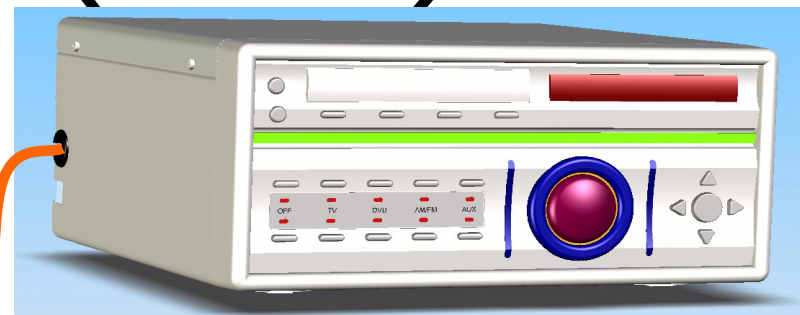

## Magnet Room

Headset with Visor

Transducer Box

Power Supply  
(Must be outside  
20 Gauss Line  
~ 10 feet away  
from magnet)

Penetration  
Panel

## Control Room

Remote Control

15" LCD Monitor

A/V Entertainment DVD Console

MRLaserLink Cable (150 feet)

Waveguide